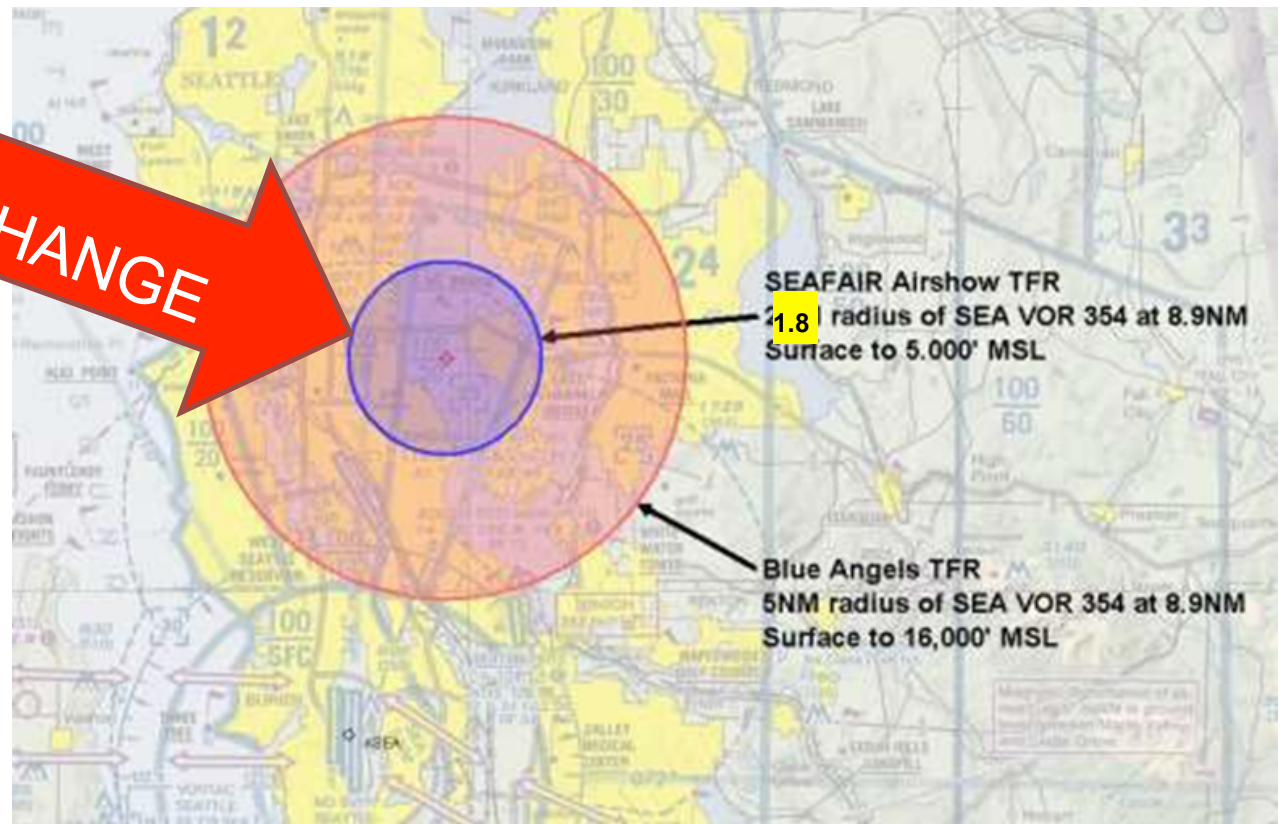

TFRs

MAP 10

CAT 1 BOX	Thursday, July 30, 2015	1700Z to 1900Z	(1000 to 1200 PDT)
BLUE ANGELS	Thursday, July 30, 2015	2015Z to 2130Z	(1315 to 1430 PDT)
BREITLING	Friday, July 31, 2015	1900Z to 2200Z	(1200 to 1500 PDT)
F22 & AV8	Saturday, August 01, 2015	1900Z to 2200Z	(1200 to 1500 PDT)
	Sunday, August 02, 2015	1900Z to 2200Z	(1200 to 1500 PDT)